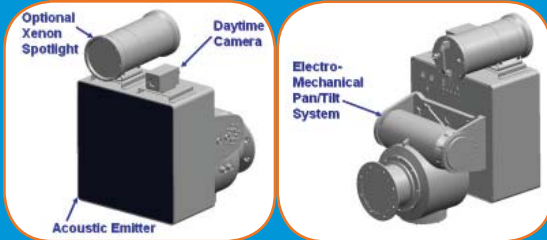

Components (included)

- Emitter head with listening and broadcast features
- Rugged Pan/Tilt System for remote aiming of the emitter
- Full-Featured Software for complete remote command/control of multiple MAHD-R™ systems

Optional Accessories

- Daylight video camera
- Infrared video camera for night vision
- White Spotlight - Effective range 1000 yd.
- Laser Dazzler - Effective range 1500 yd.