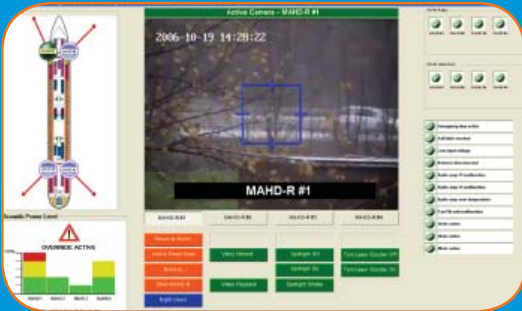

**Deterrent Tone** - Effective Range of 984 ft. (300 meters). Extremely powerful deterrent audio warning can be sounded to communicate a clear warning and influence compliance.

## Components (included)

- Emitter head with listening and broadcast features
- Rugged Pan/Tilt System for remote aiming of the emitter
- Full-Featured Software for complete remote command/control of multiple MAHD-R™ systems

## Optional Accessories

- Daylight video camera
- Infrared video camera for night vision
- White Spotlight - Effective range 1000 yd.
- Laser Dazzler - Effective range 1500 yd.

- Listening Mode Audio Filter for optimum clarity when in "listening" mode
- Joystick for complete command/control of each MAHD-R™ system
- Easy-to-use control software runs on a conventional laptop (pictured below).

## Standard Software Features

- Full Command/Control of multiple systems
- Video/audio recording of "events of interest"
- Diagnostics provide real-time monitoring of system status for each MAHD-R™
- MP3 File-manager
- Safety Features
- Function Keys
- Intuitive Operation