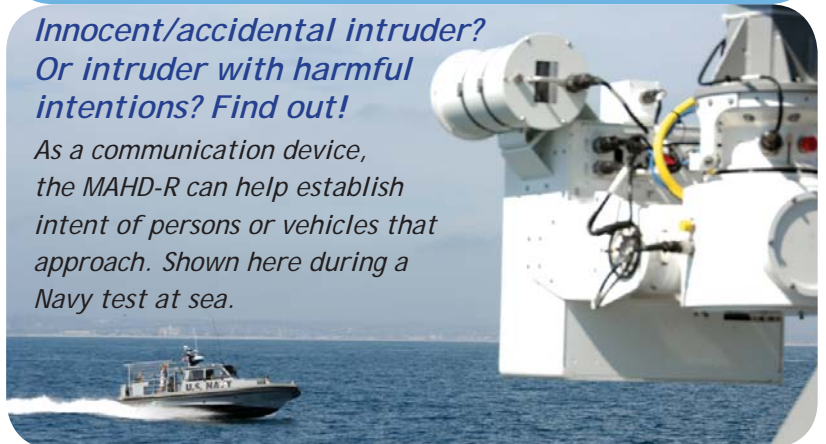

# MAHD-R™ Acoustic Hailing Device

*Remotely operable listening and broadcasting security device, optimized for voice communication*

## Surveillance and Deterrent System

*The ability to operate the MAHD-R from a laptop anywhere in the world and literally see what is going on around your target is a powerful feature.*

*The MAHD-R™ represents the new generation of remotely-operable security devices developed for use in both harsh military environments and commercial applications.*

## **Innocent/accidental intruder? Or intruder with harmful intentions? Find out!**

*As a communication device, the MAHD-R can help establish intent of persons or vehicles that approach. Shown here during a Navy test at sea.*

**Deterrent Tone** - Effective Range of 984 ft. (300 meters). Extremely powerful deterrent audio warning can be sounded to communicate a clear warning and influence compliance.